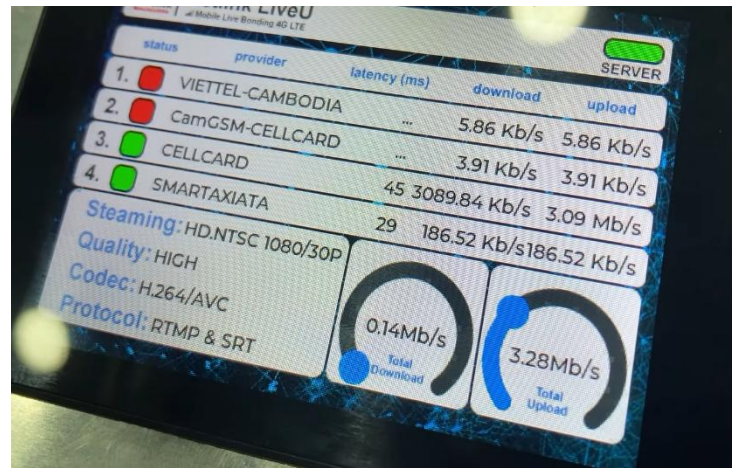

Netlink LiveUnit

- **Netlink LiveU:** is a live broadcast product designed for mobile live streaming using a cellular bonding 4G LTE system, developed by Netlink Broadcaster Engineers in Cambodia.

Live Video Bonding System Diagram