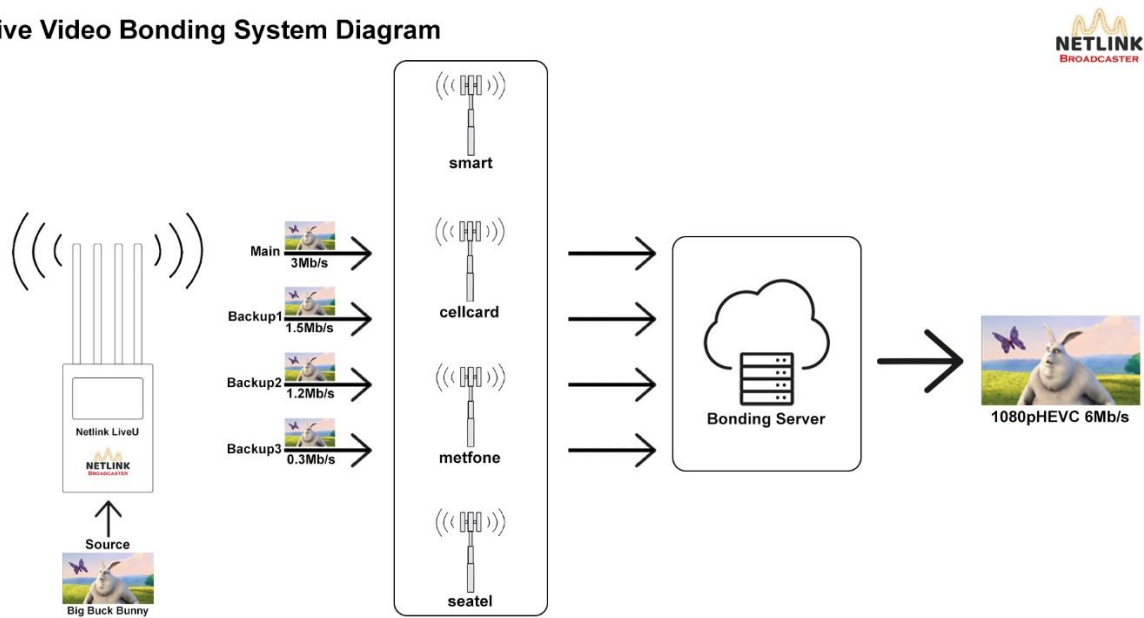

IPTV meaning Internet Protocol television are broadcasting on internet. We are running streaming 24/7 online channel on the url <https://netlink.netlinkbroadcaster.com/hls/test.m3u8>. Any platform are add our channel into.

All the smart TV In Cambodia are added NetlinkTV Channel.

Cambodia OnlineTV Live Tv Channels
Netlink TV Live Stream

OnlineTV, Netlink TV, Cambodia, Live Tv channels, LiveStream

IPTV Platform On website:

1. <https://netlinkbroadcaster.com/>
2. <https://livestreamlinks.net/onlinetv/cambodia/netlink-tv>
3. <https://tvapp.live/netlink-broadcaster-tv.html>

Netlink LiveUnit

- **Netlink LiveU:** is a live broadcast product designed for mobile live streaming using a cellular bonding 4G LTE system, developed by Netlink Broadcaster Engineers in Cambodia.

Live Video Bonding System Diagram